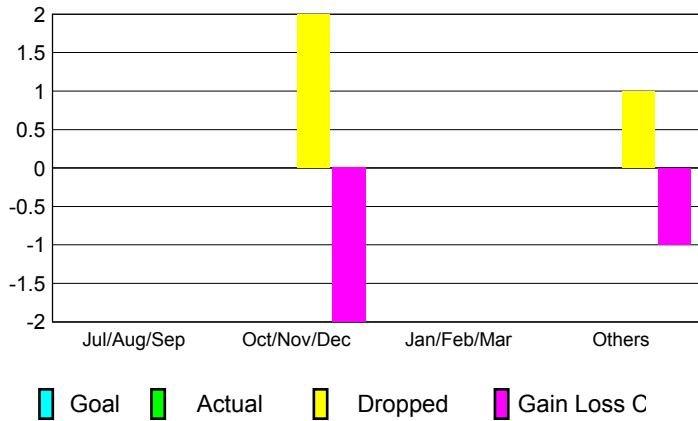

GMT: **DOMENICO MESSINA**

Location: **GREECE**

GMT CA: **4**

CLUBS

Month	New Club Goal	Actual New Clubs	Actual Dropped Clubs	Gain/Loss of Clubs
2012-2013				
Jul/Aug/Sep		0	0	0
Oct/Nov/Dec		0	2	-2
Jan/Feb/Mar		0	0	0
Apr/May/June		0	1	-1
Totals		0	3	-3

Club Results 2012-2013

Goal, New, Dropped, Gain/Loss

MEMBERSHIP

Month	Net Memb Goal	Actual New Memb	Actual Dropped Memb	Gain/Loss of Memb
2012-2013				
Jul/Aug/Sep		25	37	-12
Oct/Nov/Dec		4	86	-82
Jan/Feb/Mar		39	43	-4
Apr/May/June		18	76	-58
Totals		86	242	-156