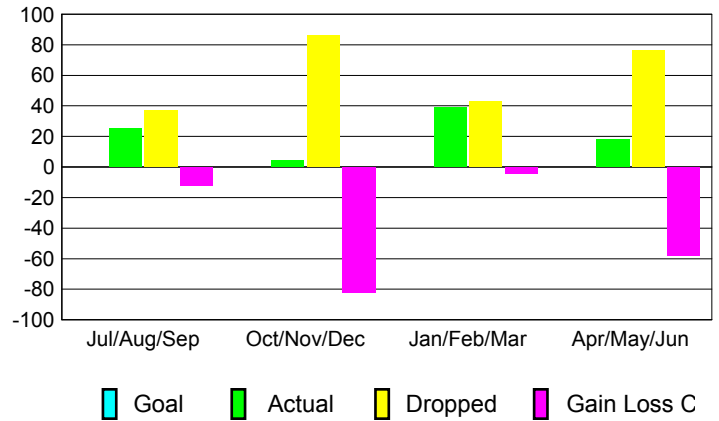

GMT: **DOMENICO MESSINA**

Location: **GREECE**

GMT CA: **4**

CLUBS

Month	New Club Goal	Actual New Clubs	Actual Dropped Clubs	Gain/Loss of Clubs
2012-2013				
Jul/Aug/Sep		0	0	0
Oct/Nov/Dec		0	2	-2
Jan/Feb/Mar		0	0	0
Apr/May/June		0	1	-1
Totals		0	3	-3

Club Results 2012-2013

Goal, New, Dropped, Gain/Loss

MEMBERSHIP

Month	Net Memb Goal	Actual New Memb	Actual Dropped Memb	Gain/Loss of Memb
2012-2013				
Jul/Aug/Sep		25	37	-12
Oct/Nov/Dec		4	86	-82
Jan/Feb/Mar		39	43	-4
Apr/May/June		18	76	-58
Totals		86	242	-156

Membership Results 2012-2013

Goal, New, Dropped, Gain/Loss

YTD Status Quo Clubs 2012-2013

Status Quo Clubs Compared to Status Quo Members

Gender Comparison 2012-2013

Club Gain/Loss 2012-2013

Membership Gain/Loss 2012-2013